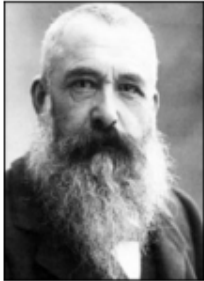

## Sticky knowledge

## Biography

Claude Monet was a French painter.

Monet is one of the most famous artists of all time. He is considered a founder of Impressionism, and is well-known for his landscape paintings.

He is most famous for paintings such as *Impression: Sunrise*, *Water Lilies* and *Haystacks*, and also for developing the Cubism movement.

The title of the painting *Impression, Sunrise* is thought to have triggered the term 'Impressionism.'

Monet enjoyed capturing the French countryside, often painting the same scene many times to show changes in light and seasons.